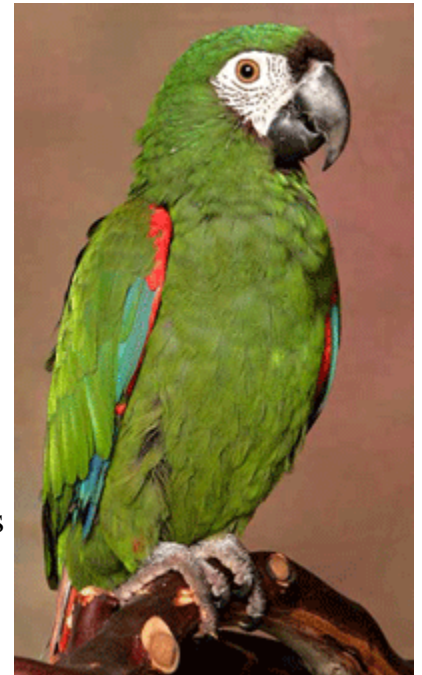

Severe Macaw

Scientific Name: *Ara severa*

Common Name(s): Severe, Chestnut-Fronted, Brazilian Green

Origin: northern South America

Length: 16 - 20 inches

Wing span: 22 - 28 inches

Weight: 325 - 725 grams

Body color: The plumage is primarily metallic green, and the crown is blue with a line of chestnut colored feathers across the forehead. The shoulders are red. Severe Macaws have blue flight and tail feathers with red undersides. Their bare facial patch exhibits delicate feather lines, the chin is a dark reddish brown, and the underside of the tail is a dark chestnut color. The bill is black and the feet are dark gray.

Life span: 60+ years

Diet – Wild: nuts, fruits, and seeds

Captivity: pellets, nuts, seed, fruits, vegetables, treats

Personality: They are extremely social and love to mimic speech and be petted and played with. They are quite intelligent and should be provided with ropes to swing on and lots of wood to chew. Forming strong bonds with their keepers, they are affectionate, silly, and active, and love to climb, explore, and hang upside down, chatting and squawking often. They should be taught early on to regulate the pressure of their beaks. They are heavy chewers.